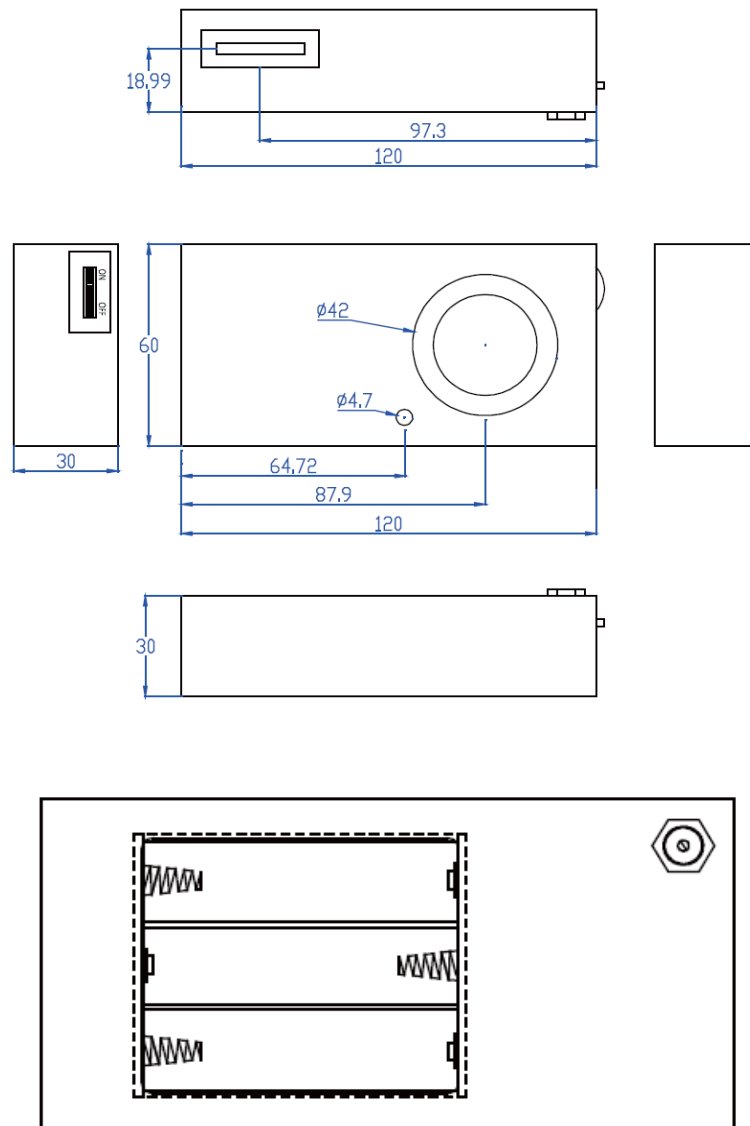

**Audio POP Specification**

Item No.	:	SZPLAUPOP-01
Item Name	:	Audio POP
Weight	:	120g
Outline Size	:	120mm×60mm×30mm
Audio Input	:	1) SD 2)IC
Speaker	:	8Ω 0.5W
Speaker Diameter	:	50mm
Volume	:	20cm distance with 60~76DB
Function	:	Body Sensing
Sensing Time	:	0.2S
Human Sensing Distance	:	1.8 meters
Audio Support Format	:	MP3/WMA/WAV
Voltage Range	:	1) 3pcs dry battery, 2) DC 5V
Battery Life	:	6 months of a 10S audio playing 50 times per day

**Audio POP Dimmension(with DC)**

**Audio POP Dimmension(without DC)**