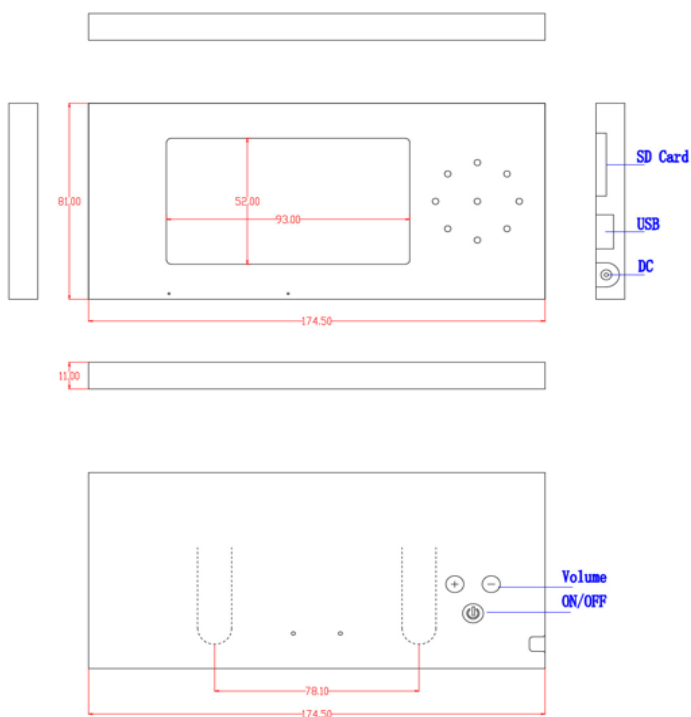

4.3 INCH PAPER POP SPECIFICATION

Item No.	:	PL-43PA
Item Name	:	4.3 Inch Paper POP
LCD Type	:	TFT LCD
Display Scale	:	16:9
Outline Dimension	:	174.5mmx81mmx11 mm
Active Area	:	95.04 (H) x 53.86 (V)mm
Number of Pixels	:	480(RGB)x272(V)mm
Subpixel Pitch(Pitch)	:	0.198(H)x0.198(V)mm
Visual Angle	:	θL: 60-70 θR:60-70 θT:40-50 θB:60-70
Luminance of White	:	160(Min)~260(Typ) cd/m ²
Working Temperature	:	"-5~50°C"
Storage Temperature	:	"-5~60°C"
Speaker	:	2W 8Ω
Voltage Range	:	100V~240V 50/60Hz
Power Consumption	:	3.5W
LED Life Time	:	20,000H
Power Supply Voltage	:	5V
Automatic Copy Function	:	Automatic copy USB to SD Card
File Repeated Function	:	Yes
USB	:	Yes
SD Card	:	Yes
Time Set Function	:	Yes
Rolling Words	:	Yes
Paper Material	:	Crystal Pearl
Color of Paper	:	White
Certification	:	3C/CE/PSE
Package	:	40pcs per outer carton
Accessories	:	Remote control, Adapter, Collapsible hook, User's Manual
Warranty	:	1 year

4.3 INCH PAPER POP DIMENSION

4.3 INCH PAPER POP SUPPORT FORMAT

	Audio Format	Profile	Max Bitrate	Max Sample Rate
Audio	MP3	All	320kbps	48000
	WMA	Standard/Pro	384kbps	48000
	OGG	Q1 Q10	500kbps	48000
	FLAC	Lever0-Lever8	1.60Mbps	48000
	APE	950kbps		48000
	AAC	448kbps		48000
	AC3	Ac3 only	640kps	48000
	ATRA	132kbps		44100
	DTS	Dts only	3.84Mbps	48000

	Photo Format	Max Resolution	Profile
Photo	JPEG	Unlimited	Baseline
	BMP	2.5M pixels	ALL
	GIF	2.5M pixels	89a/87A
	PNG	2.5M pixels	ALL